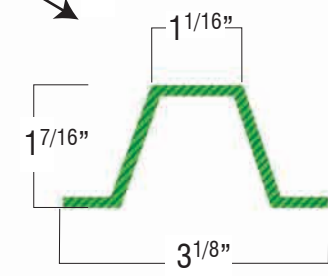

Rivet Tool (RF-HP2)

TAMPER PROOF RIVETS, TWO PART		
'R' NBR	DIA	GRIP RANGE
RF-59205	1/4"	1 3/8" - 1 5/8"
RF-59206	1/4"	1 5/8" - 1 7/8"

RF-HP2 RIVET TOOL (Professional Model)
Note: All Rivets Have Aluminum Bodies & Mandrels

LARGE FLANGE, BUTTONHEAD W/WASHER	
'R' NBR	SIZE
RF-ABL6/4A	3/16 x .45
RF-ABL6/6A	3/16 x .575
RF-AS10	3/16 x .5 Dia Alum. Backup Washer Only