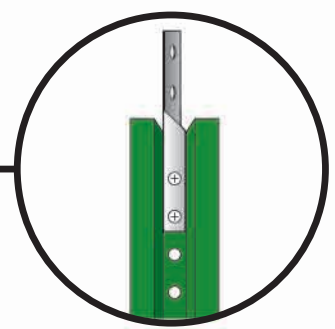

1.12#
per Ft.

Heavy Duty

2.0#
per Ft.

Rivet Tool (RF-HP2)

TAMPER PROOF RIVETS, TWO PART		
'R' NBR	DIA	GRIP RANGE
RF-59205	1/4"	1 3/8" - 1 5/8"
RF-59206	1/4"	1 5/8" - 1 7/8"

RF-HP2 RIVET TOOL (Professional Model)
Note: All Rivets Have Aluminum Bodies & Mandrels

LARGE FLANGE, BUTTONHEAD W/WASHER	
'R' NBR	SIZE
RF-ABL6/4A	3/16 x .45
RF-ABL6/6A	3/16 x .575
RF-AS10	3/16 x .5 Dia Alum. Backup Washer Only

Angle 'L' Bracket R172
(Supplied with Installation Bolts)

Twist Bracket (R192)
(Supplied with Bolts)