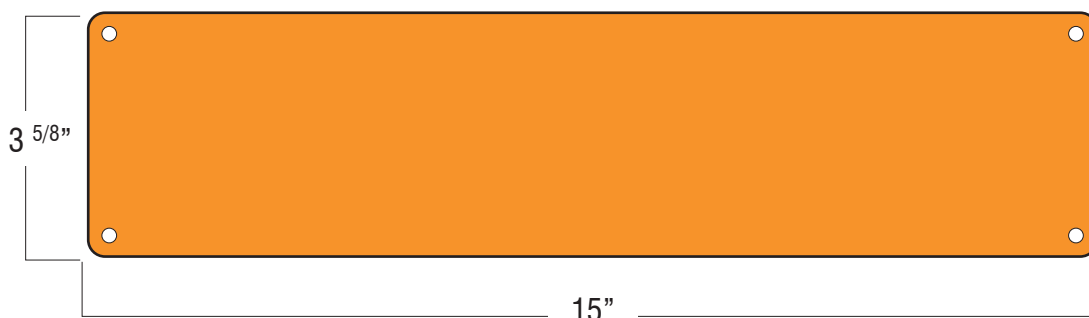

R764/RM-11-15