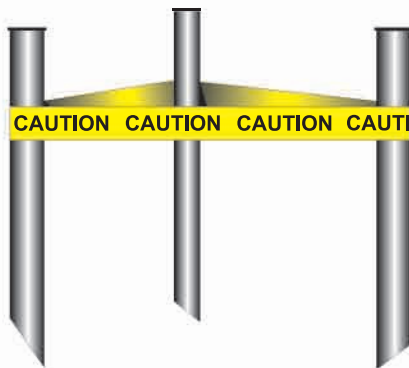

UNDERGROUND TAPES

SIZE	VPN
3"	RT-13
6"	RT-16

CAUTION CAUTION
TELEPHONE CABLE BURIED

CAUTION CAUTION
COMMUNICATIONS LINE BURIED

CAUTION CAUTION
FIBER OPTIC CABLE BURIED

CAUTION CAUTION
TELEPHONE COMPANY CABLE BURIED BELOW

Cable Flags RD

'Snap Around' Cable Markers RSA-A

Barricade Tapes

CAUTION

CAUTION
OPEN TRENCH

CAUTION
DO NOT ENTER

CAUTION
CONSTRUCTION
AREA

'Tie Around' Cable Markers RSA-TA