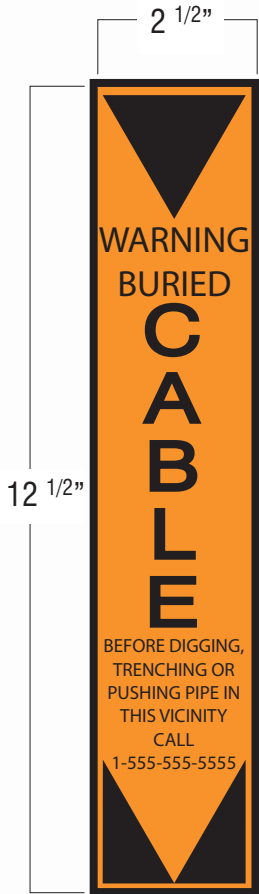

RD790

Stonehouse Signs

5550 W. 60th Ave. • P.O. Box 546 • Arvada, Colorado 80001

1-800-525-0456 • fax: 1-800-255-0883 • Email: sales@stonehousesigns.com • website: www.stonehousesigns.com

©2007 Stonehouse Signs, Inc.

RD377