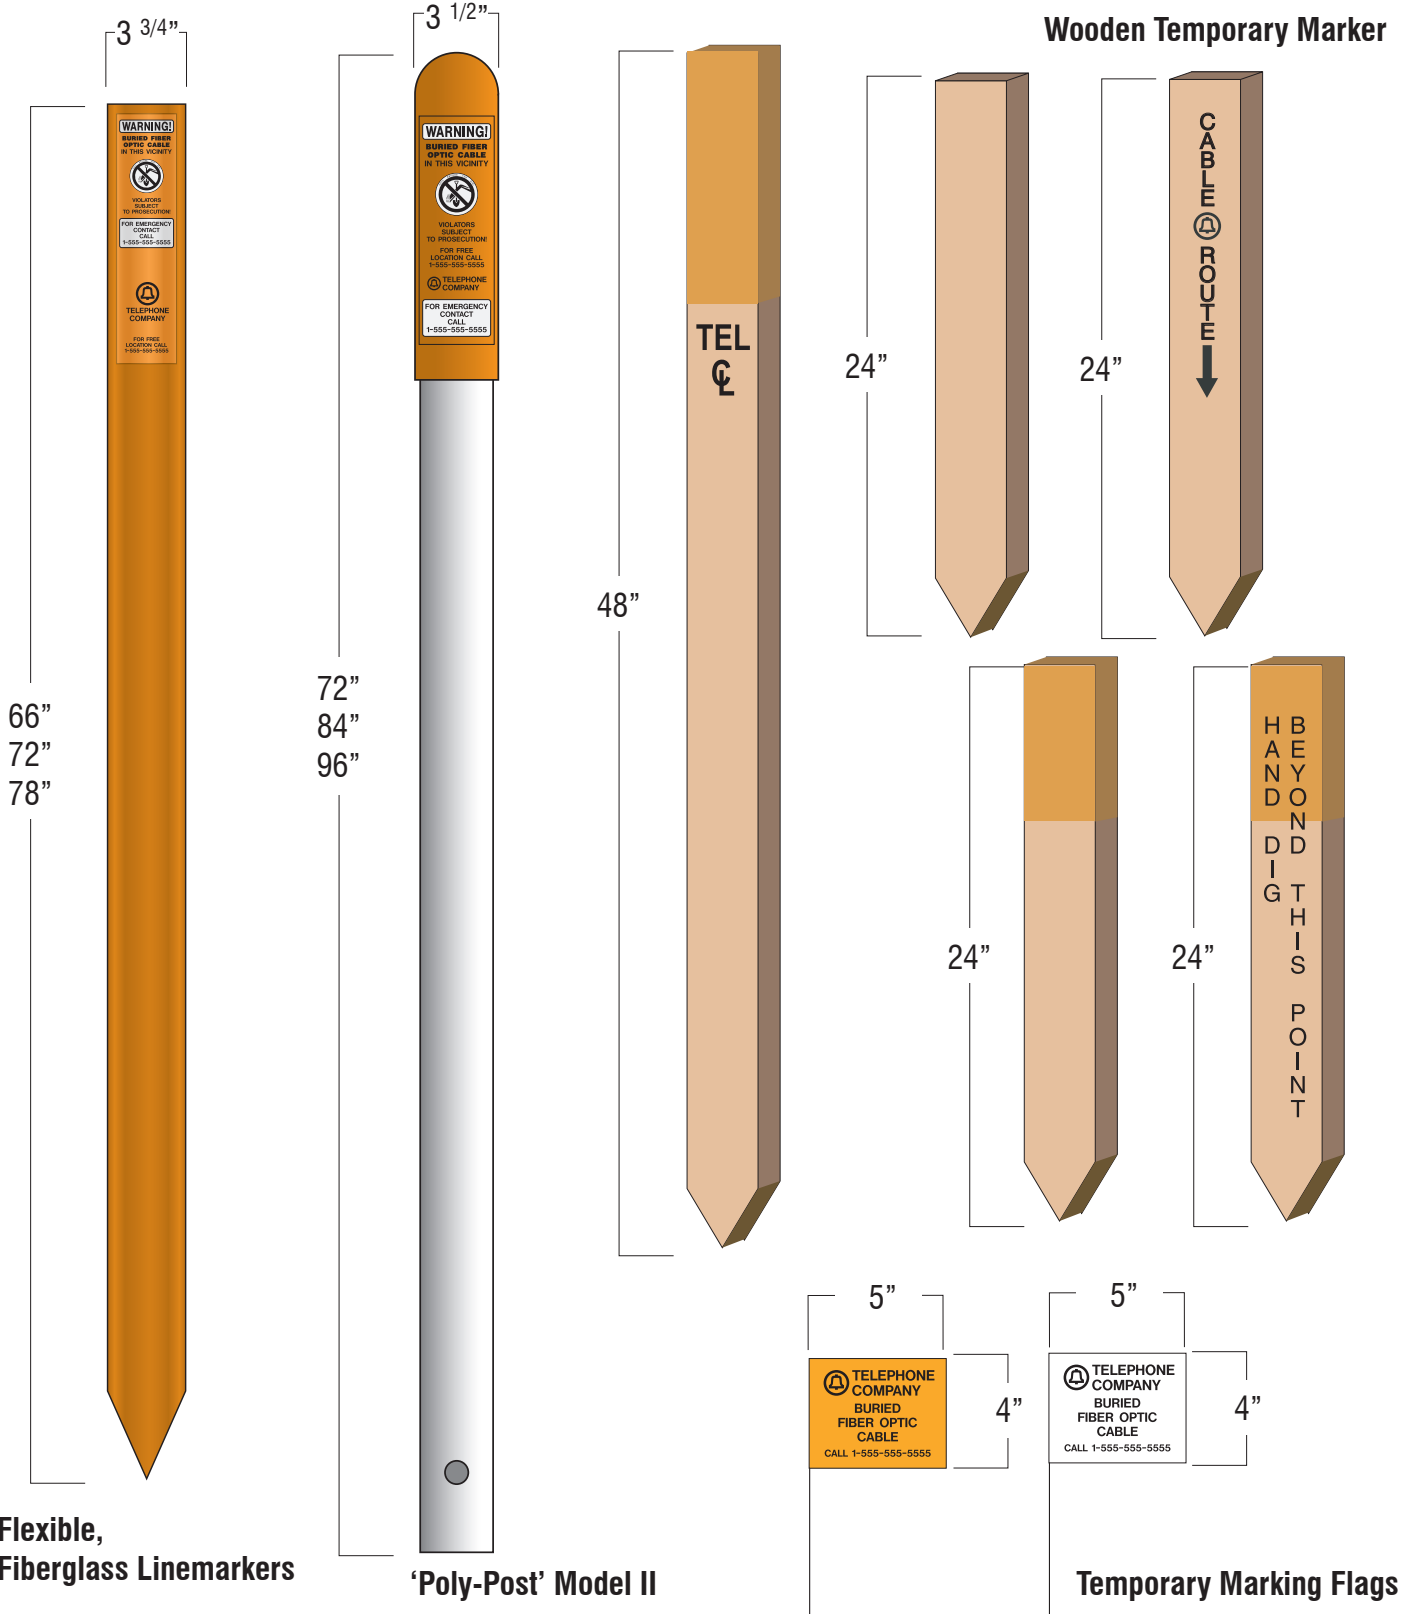

Stonehouse Signs

5550 W. 60th Ave. • P.O. Box 546 • Arvada, Colorado 80001

1-800-525-0456 • fax: 1-800-255-0883 • Email: sales@stonehousesigns.com • website: www.stonehousesigns.com

©2007 Stonehouse Signs, Inc.