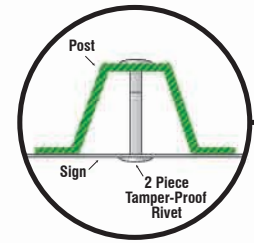

Angle 'L' Bracket R172
(Supplied with Installation Bolts)