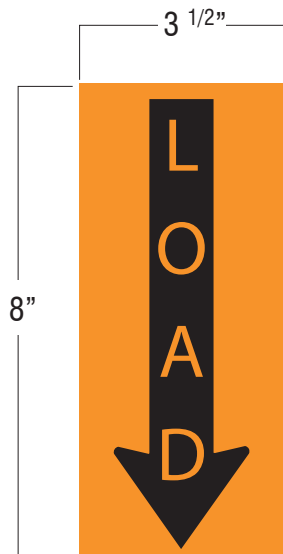

Stonehouse Signs

5550 W. 60th Ave. • P.O. Box 546 • Arvada, Colorado 80001

1-800-525-0456 • fax: 1-800-255-0883 • Email: sales@stonehousesigns.com • website: www.stonehousesigns.com

©2007 Stonehouse Signs, Inc.