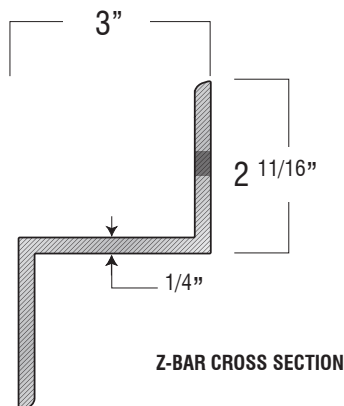

Navigable River Crossing Sign (R750)

Waterway Sign (R745)

Same size as R750 sign

'Z-Bar' Stringers (R751)

(Applied to above sign for mounting)

Z-BAR CROSS SECTION

INSTALLATION EXAMPLE

Stonehouse Signs