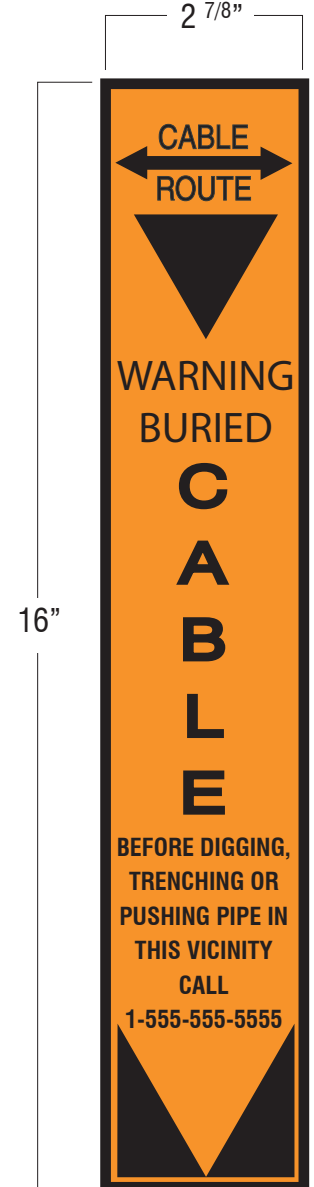

Stonehouse Signs

5550 W. 60th Ave. • P.O. Box 546 • Arvada, Colorado 80001

1-800-525-0456 • fax: 1-800-255-0883 • Email: sales@stonehousesigns.com • website: www.stonehousesigns.com

©2007 Stonehouse Signs, Inc.