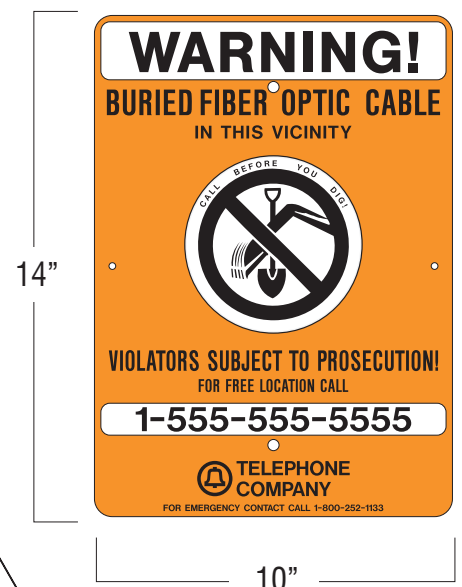

R754/RM-2 Flat