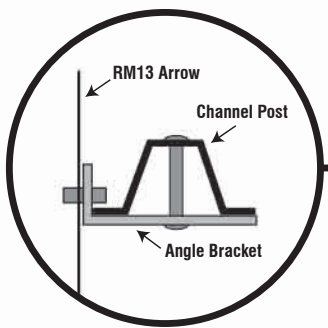

Navigable River Crossing Sign (R750)

Waterway Sign (R745)

Same size as R750 sign

'Z-Bar' Stringers (R751)

(Applied to above sign for mounting)

Z-BAR CROSS SECTION

INSTALLATION EXAMPLE

Stonehouse Signs

1.12#
per Ft.

Heavy Duty

2.0#
per Ft.

Rivet Tool (RF-HP2)

TAMPER PROOF RIVETS, TWO PART		
'R' NBR	DIA	GRIP RANGE
RF-59205	1/4"	1 3/8" - 1 5/8"
RF-59206	1/4"	1 5/8" - 1 7/8"

RF-HP2 RIVET TOOL (Professional Model)
Note: All Rivets Have Aluminum Bodies & Mandrels

LARGE FLANGE, BUTTONHEAD W/WASHER	
'R' NBR	SIZE
RF-ABL6/4A	3/16 x .45
RF-ABL6/6A	3/16 x .575
RF-AS10	3/16 x .5 Dia Alum. Backup Washer Only

Angle 'L' Bracket R172
(Supplied with Installation Bolts)

Twist Bracket (R192)
(Supplied with Bolts)