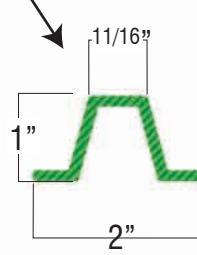

Navigable River Crossing Sign (R750)

Waterway Sign (R745)

Same size as R750 sign

'Z-Bar' Stringers (R751)

(Applied to above sign for mounting)

Z-BAR CROSS SECTION

INSTALLATION EXAMPLE

Stonehouse Signs

1.12#
per Ft.

Heavy Duty

2.0#
per Ft.

Rivet Tool (RF-HP2)

TAMPER PROOF RIVETS, TWO PART		
'R' NBR	DIA	GRIP RANGE
RF-59205	1/4"	1 3/8" - 1 5/8"
RF-59206	1/4"	1 5/8" - 1 7/8"

RF-HP2 RIVET TOOL (Professional Model)
Note: All Rivets Have Aluminum Bodies & Mandrels