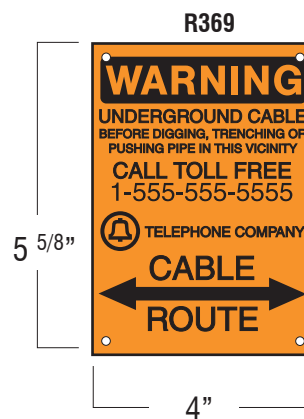

Stonehouse Signs

5550 W. 60th Ave. • P.O. Box 546 • Arvada, Colorado 80001

1-800-525-0456 • fax: 1-800-255-0883 • Email: sales@stonehousesigns.com • website: www.stonehousesigns.com

©2007 Stonehouse Signs, Inc.