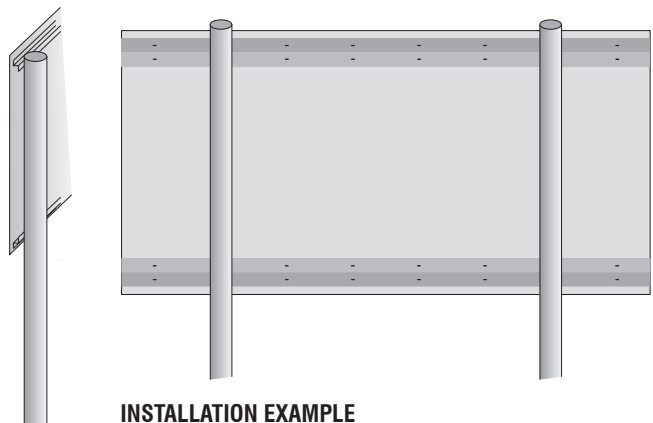

Navigable River Crossing Sign (R750)

Waterway Sign (R745)

Same size as R750 sign

'Z-Bar' Stringers (R751)

(Applied to above sign for mounting)

Z-BAR CROSS SECTION

INSTALLATION EXAMPLE

Stonehouse Signs