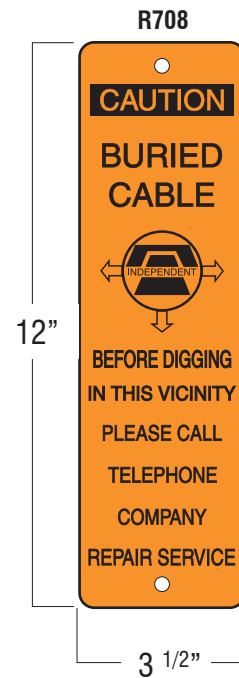

Stonehouse Signs

5550 W. 60th Ave. • P.O. Box 546 • Arvada, Colorado 80001

1-800-525-0456 • fax: 1-800-255-0883 • Email: sales@stonehousesigns.com • website: www.stonehousesigns.com

©2007 Stonehouse Signs, Inc.