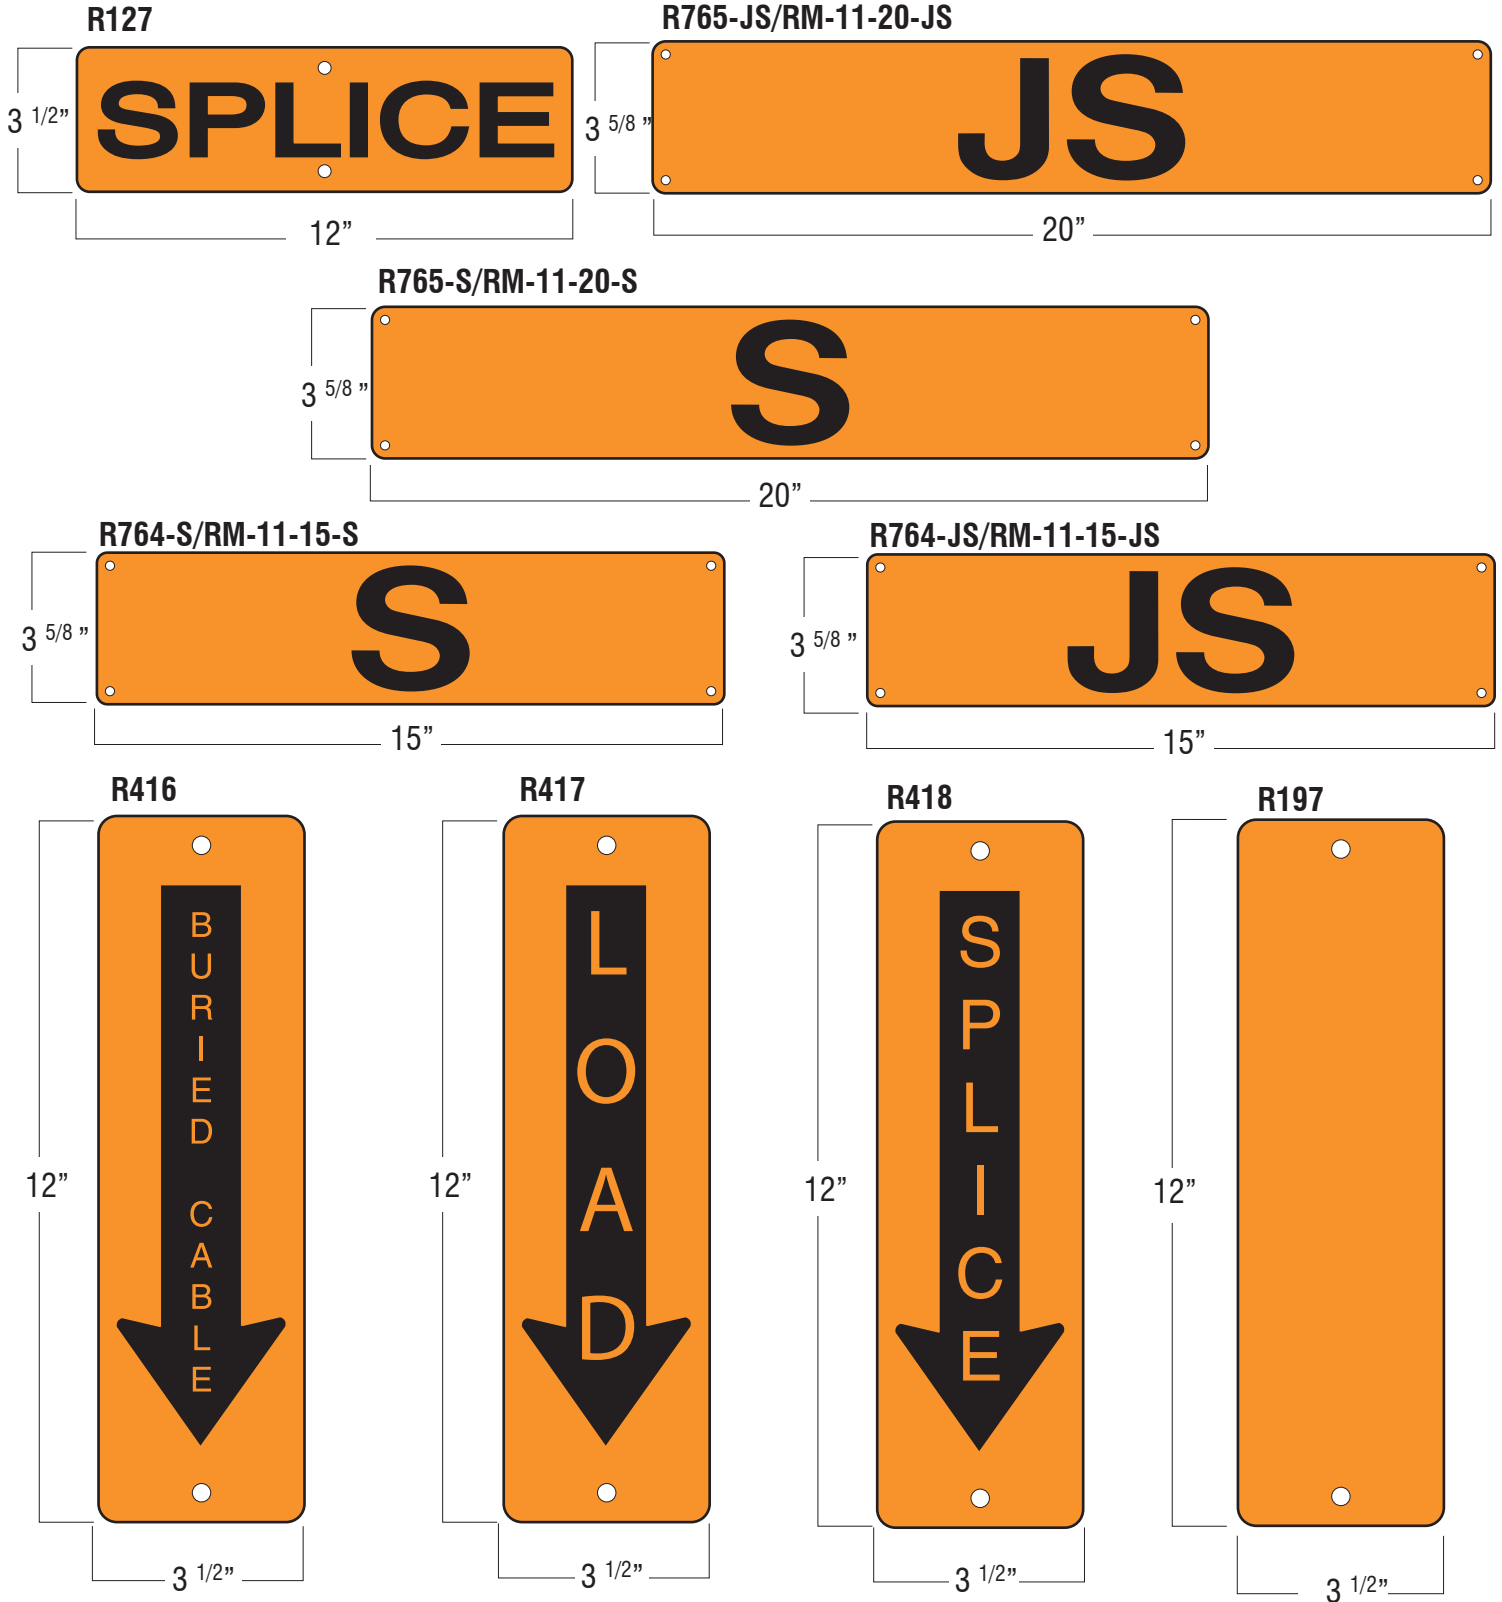

Stonehouse Signs

5550 W. 60th Ave. • P.O. Box 546 • Arvada, Colorado 80001

1-800-525-0456 • fax: 1-800-255-0883 • Email: sales@stonehousesigns.com • website: www.stonehousesigns.com

©2007 Stonehouse Signs, Inc.