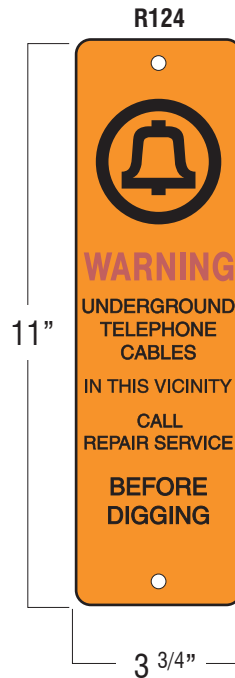

Stonehouse Signs

5550 W. 60th Ave. • P.O. Box 546 • Arvada, Colorado 80001

1-800-525-0456 • fax: 1-800-255-0883 • Email: sales@stonehousesigns.com • website: www.stonehousesigns.com

©2007 Stonehouse Signs, Inc.