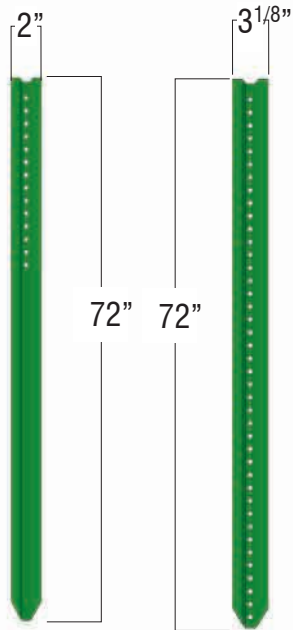

← Line & Dome Markers

Line markers are made from specially formulated UV plastic. This lightweight curved marker is designed for areas with heavy traffic.

Dome marker's 360° shape and height insures the marker can be seen from all angles on the ground and by air patrols.

Navigable River Crossing Sign (R750)

Waterway Sign (R745)

Same size as R750 sign

'Z-Bar' Stringers (R751)

(Applied to above sign for mounting)

Z-BAR CROSS SECTION

INSTALLATION EXAMPLE

Stonehouse Signs

1.12#
per Ft.

Heavy Duty

2.0#
per Ft.

Rivet Tool (RF-HP2)

TAMPER PROOF RIVETS, TWO PART		
'R' NBR	DIA	GRIP RANGE
RF-59205	1/4"	1 3/8" - 1 5/8"
RF-59206	1/4"	1 5/8" - 1 7/8"

RF-HP2 RIVET TOOL (Professional Model)
Note: All Rivets Have Aluminum Bodies & Mandrels