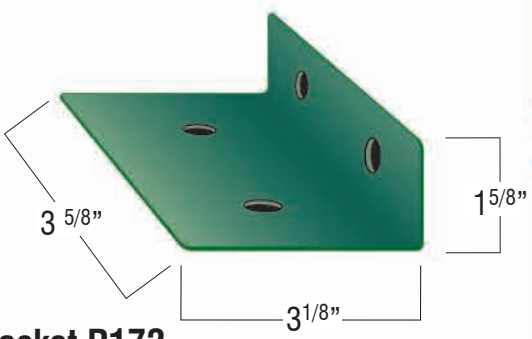

Angle 'L' Bracket R172
(Supplied with Installation Bolts)