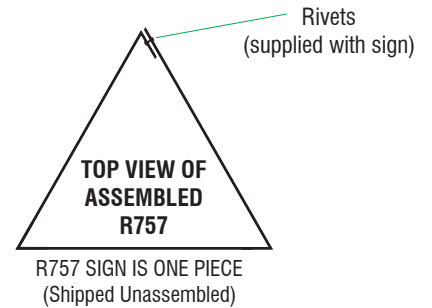

Stonehouse Signs

5550 W. 60th Ave. • P.O. Box 546 • Arvada, Colorado 80001

1-800-525-0456 • fax: 1-800-255-0883 • Email: sales@stonehousesigns.com • website: www.stonehousesigns.com

©2007 Stonehouse Signs, Inc.

R757/RM-3