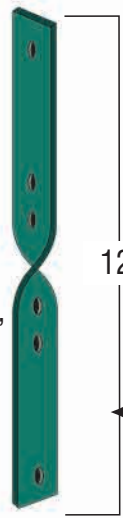

1.12#
per Ft.

Heavy Duty

2.0#
per Ft.

Rivet Tool (RF-HP2)

TAMPER PROOF RIVETS, TWO PART		
'R' NBR	DIA	GRIP RANGE
RF-59205	1/4"	1 3/8" - 1 5/8"
RF-59206	1/4"	1 5/8" - 1 7/8"

RF-HP2 RIVET TOOL (Professional Model)
Note: All Rivets Have Aluminum Bodies & Mandrels

LARGE FLANGE, BUTTONHEAD W/WASHER	
'R' NBR	SIZE
RF-ABL6/4A	3/16 x .45
RF-ABL6/6A	3/16 x .575
RF-AS10	3/16 x .5 Dia Alum. Backup Washer Only

Angle 'L' Bracket R172
(Supplied with Installation Bolts)

Twist Bracket (R192)
(Supplied with Bolts)