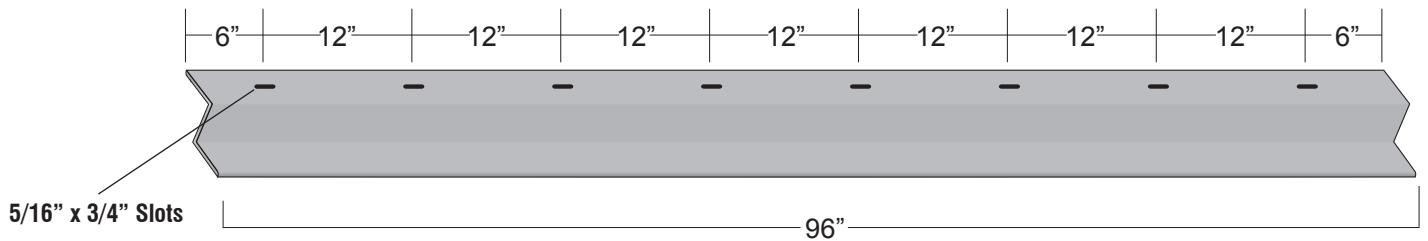

Navigable River Crossing Sign (R750)

Waterway Sign (R745)

Same size as R750 sign

'Z-Bar' Stringers (R751)

(Applied to above sign for mounting)

Z-BAR CROSS SECTION

INSTALLATION EXAMPLE

Stonehouse Signs